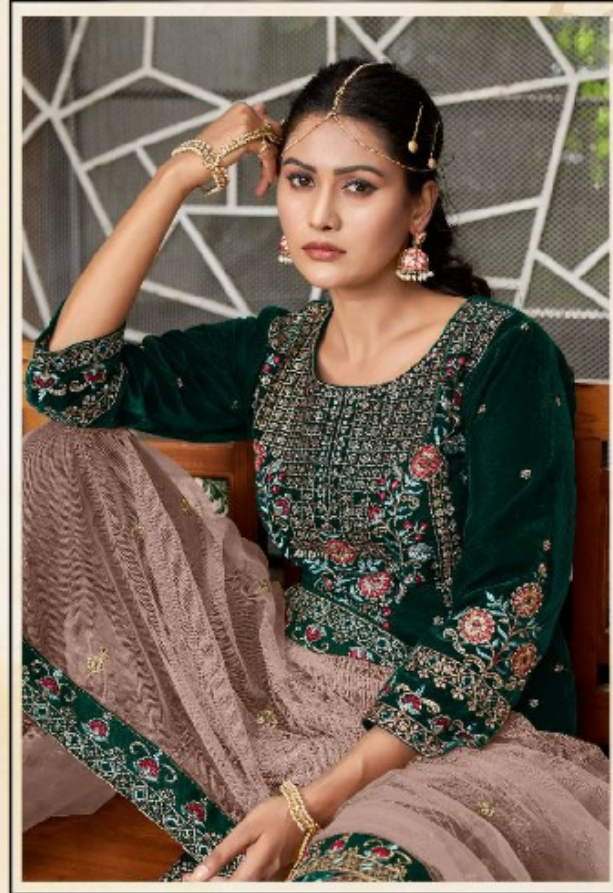

Motifz
FASHION FORWARD

D.no-2032 A

TOP- VELVET WITH EMBROIDERY

BOTTOM- VELVET 9000

**DUPATTA- CHINON WITH EMBROIDERY
4 SIDE LACE**

Motifz
FASHION FORWARD

D.no-2032 B

TOP- VELVET WITH EMBROIDERY

BOTTOM- VELVET 9000

**DUPATTA- CHINON WITH EMBROIDERY
4 SIDE LACE**

Motifz
FASHION FORWARD

D.no-2032 C

TOP- VELVET WITH EMBROIDERY

BOTTOM- VELVET 9000

**DUPATTA- CHINON WITH EMBROIDERY
4 SIDE LACE**

Motifz
FASHION FORWARD

D.no-2032 D

TOP- VELVET WITH EMBROIDERY

BOTTOM- VELVET 9000

**DUPATTA- CHINON WITH EMBROIDERY
4 SIDE LACE**

TOP- VELVET WITH EMBROIDERY

BOTTOM- VELVET 9000

**DUPATTA- CHINON WITH EMBROIDERY
4 SIDE LACE**

D.no-2032-A