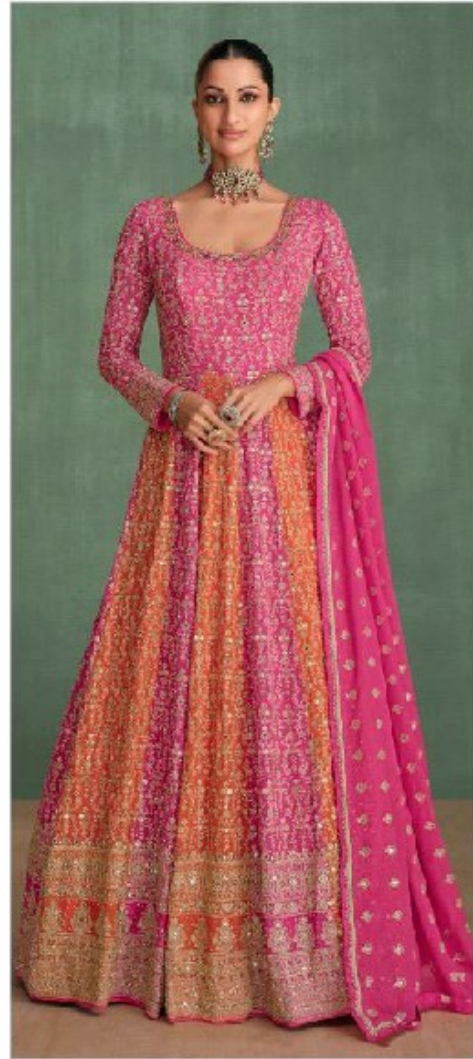

# RANG

  
SAYURI<sup>®</sup>  
Designer

SAYURI<sup>®</sup>  
—Designer

[www.sayuridesigner.com](http://www.sayuridesigner.com)

**D NO-5656**

Classic Elegance

SAYURI®  
Designer

[www.sayuridesigner.com](http://www.sayuridesigner.com)

D NO-5657

Classic Elegance

RANG

SAYURI  
DESIGNER

5656

5657