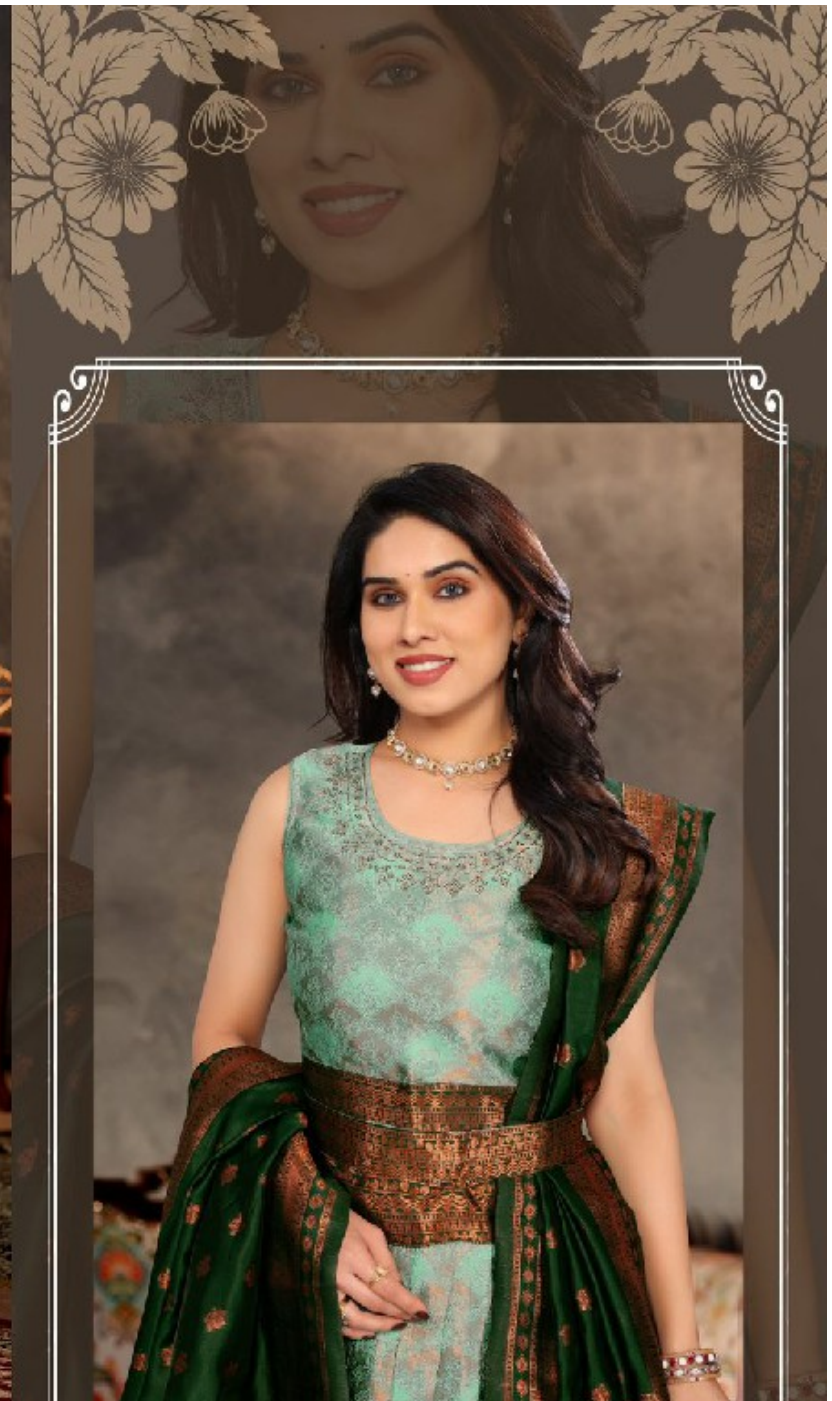

A GROUP OF
Rani™

HERITAGE

WITH DIAMOND SIROSKI

SIZE- 24 TO 30
32 TO 42

RE-020

ESSENZA FASHION

Right colour is one of the strongest fashion statement of the season and bold prints give fashion a more widened and exotic effect.