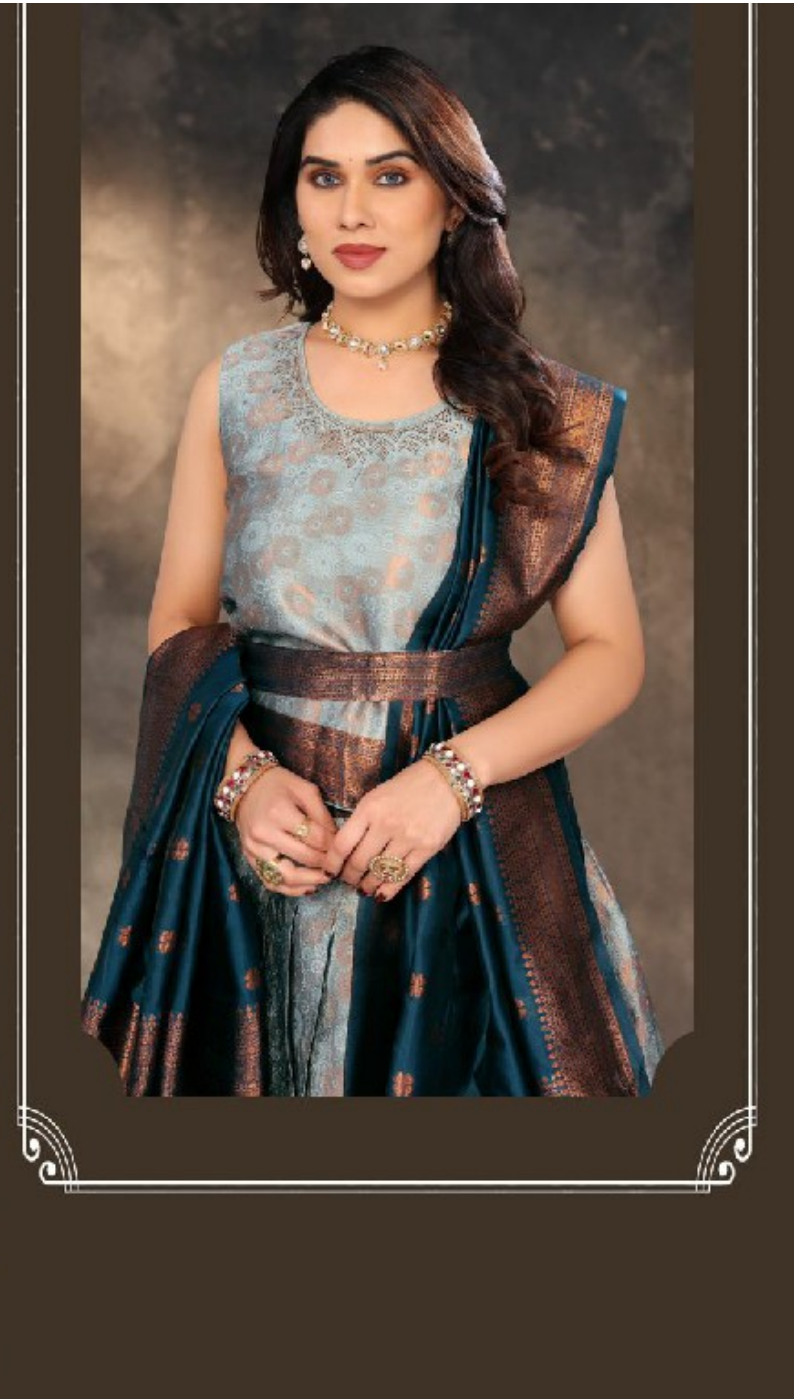

A GROUP OF
Rani™

HERITAGE

WITH DIAMOND SIROSKI
SIZE- 24 TO 30
32 TO 42

RE-024