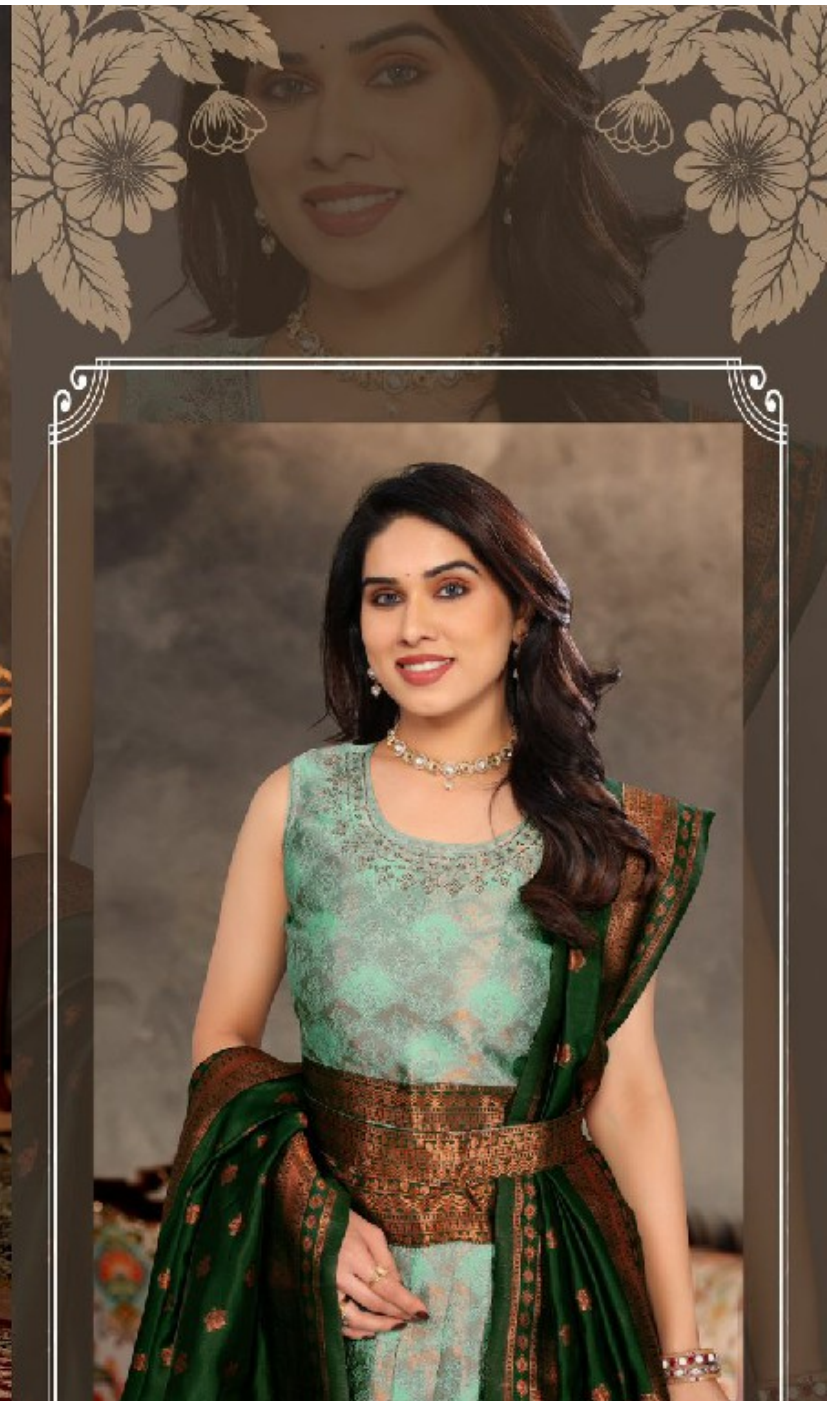

A GROUP OF
Rani™

HERITAGE

WITH DIAMOND SIROSKI

SIZE- 24 TO 30

32 TO 42

RE-021