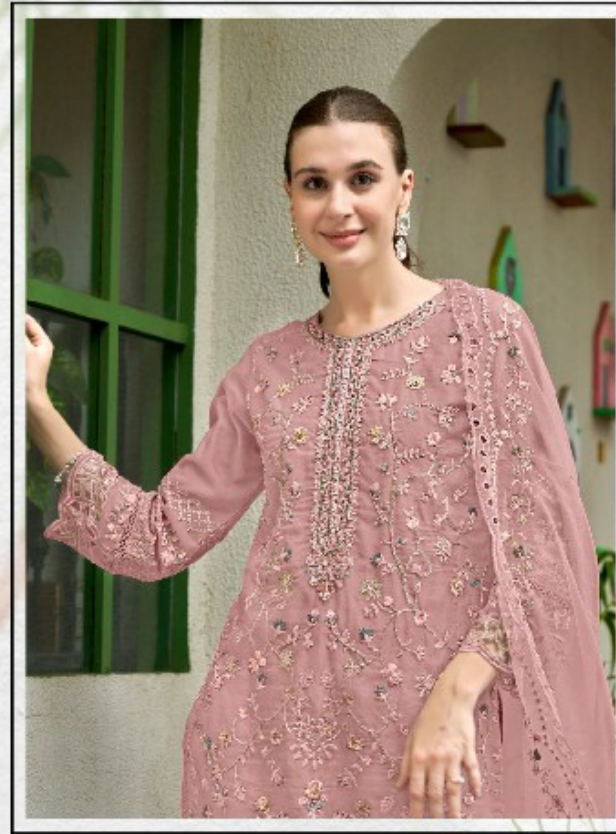

Motifz
FASHION FORWARD

D.686-B

TOP - ORANGZA WITH EMBROIDERY KHATLI WORK
BOTTOM - DULL SANTOON
DUPATTA - ORANGZA WITH EMBROIDERY

Motifz
FASHION FORWARD

D.686-A

TOP - ORANGZA WITH EMBROIDERY KHATLI WORK
BOTTOM - DULL SANTOON
DUPATTA - ORANGZA WITH EMBROIDERY

Motifz
FASHION FORWARD

D.686-D

TOP - ORANGZA WITH EMBROIDERY KHATLI WORK
BOTTOM - DULL SANTOON
DUPATTA - ORANGZA WITH EMBROIDERY

Motifz
FASHION FORWARD

D.686-C

TOP - ORANGZA WITH EMBROIDERY KHATLI WORK
BOTTOM - DULL SANTOON
DUPATTA - ORANGZA WITH EMBROIDERY