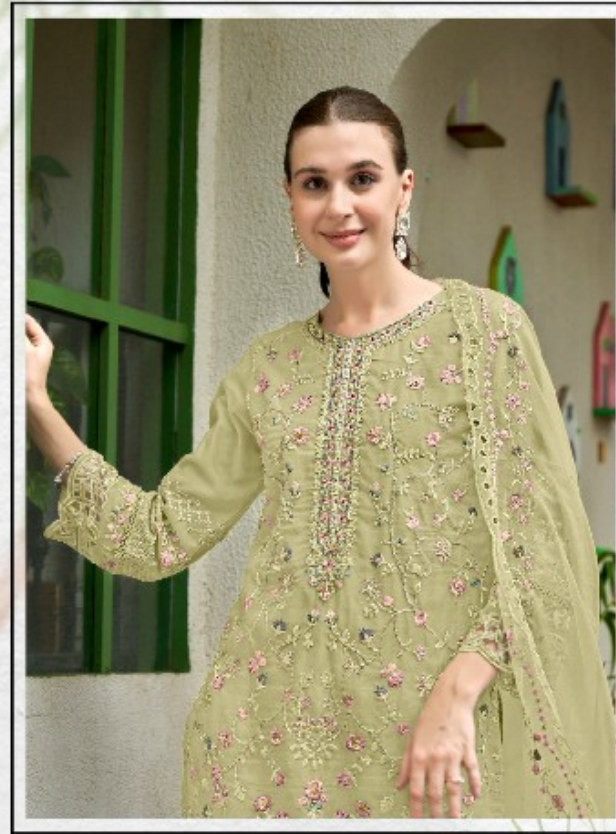

Motifz
FASHION FORWARD

D.686-B

TOP - ORANGZA WITH EMBROIDERY KHATLI WORK
BOTTOM - DULL SANTOON
DUPATTA - ORANGZA WITH EMBROIDERY

Motifz
FASHION FORWARD

D.686-A

TOP - ORANGZA WITH EMBROIDERY KHATLI WORK
BOTTOM - DULL SANTOON
DUPATTA - ORANGZA WITH EMBROIDERY

Motifz
FASHION FORWARD

D.686-D

TOP - ORANGZA WITH EMBROIDERY KHATLI WORK
BOTTOM - DULL SANTOON
DUPATTA - ORANGZA WITH EMBROIDERY

Motifz
FASHION FORWARD

D.686-C

TOP - ORANGZA WITH EMBROIDERY KHATLI WORK
BOTTOM - DULL SANTOON
DUPATTA - ORANGZA WITH EMBROIDERY