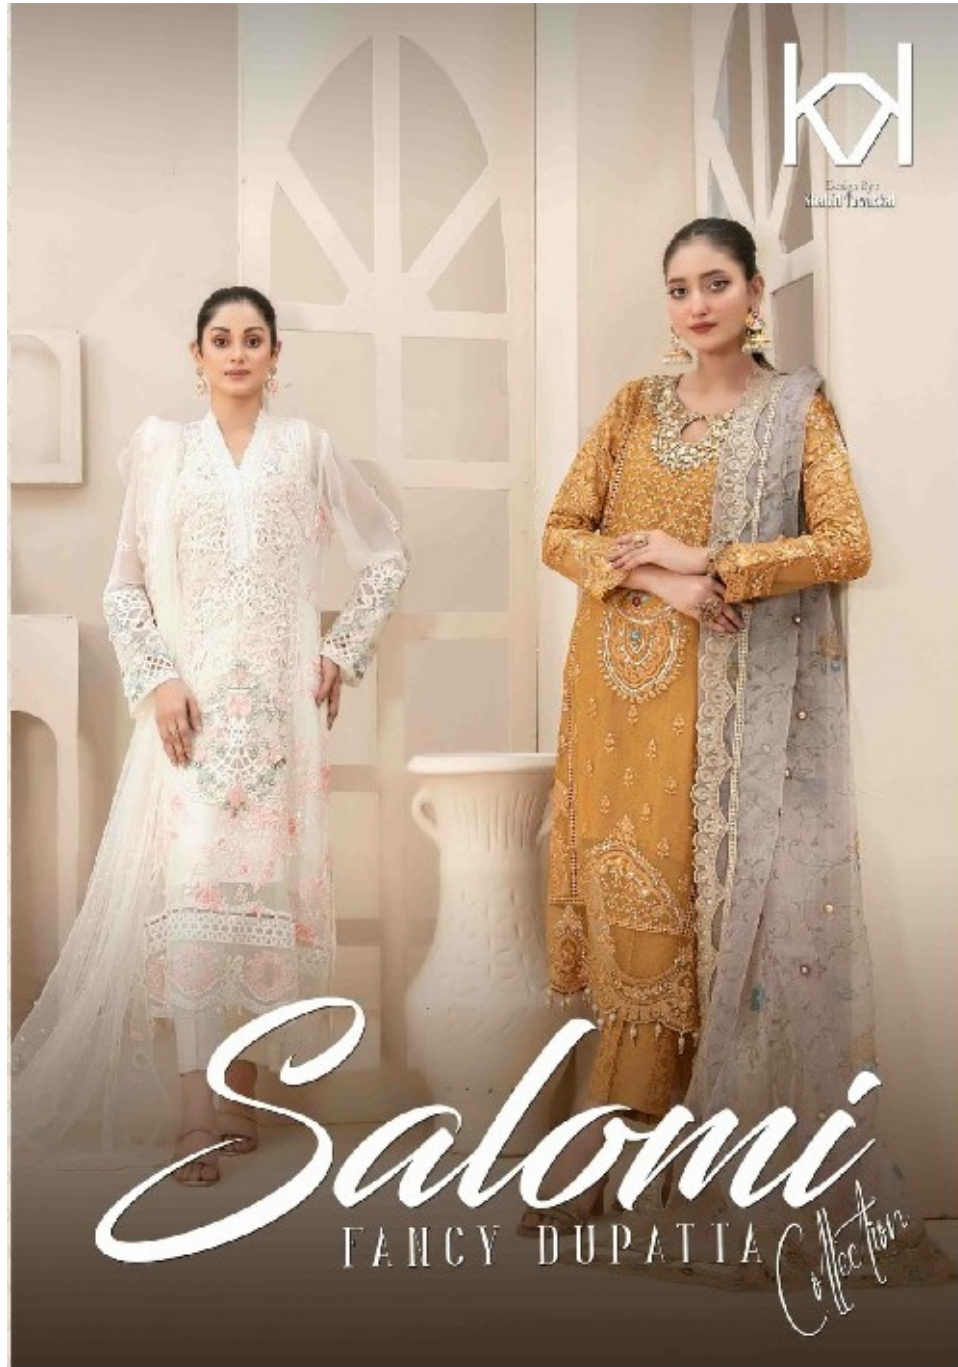

Design By:
Munir Khan

Salomi

FANCY DUPATTA

Collection

D.1487

3841

9.6818

D-7996