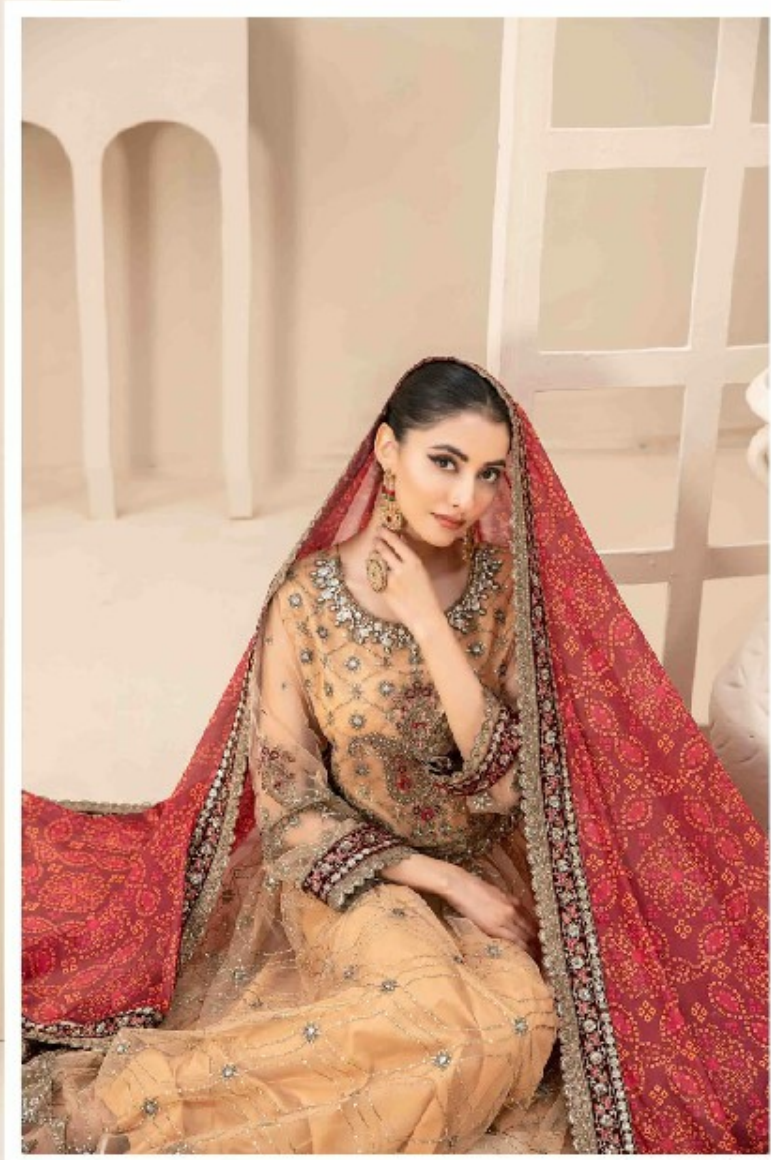

Design By:
Munir Khan

Salomi

FANCY DUPATTA

Collection

D.1487

3841

9.6818

D-7996