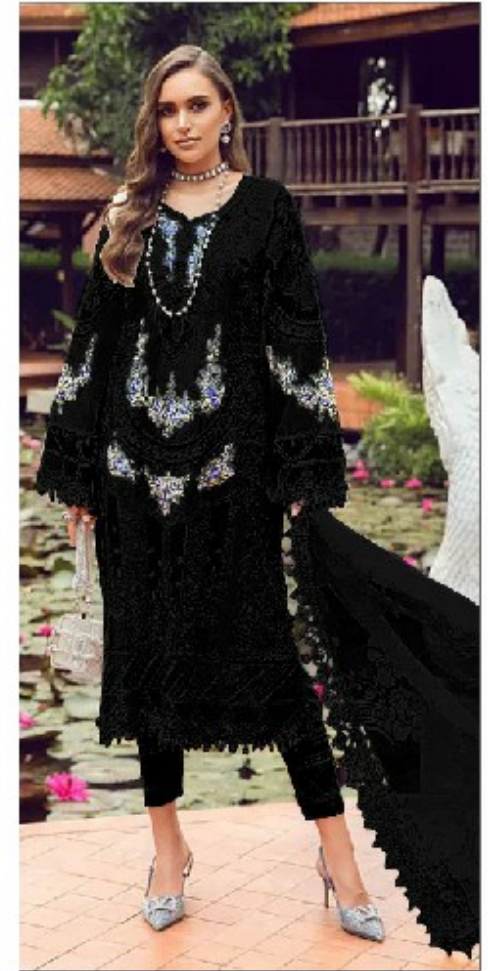

TOP - Fox Georgette heavy embroidery work with khatli Applie

Bottom - innar dull santun

Dupatta - fox Georgette heavy embroidery work

S - 343 D