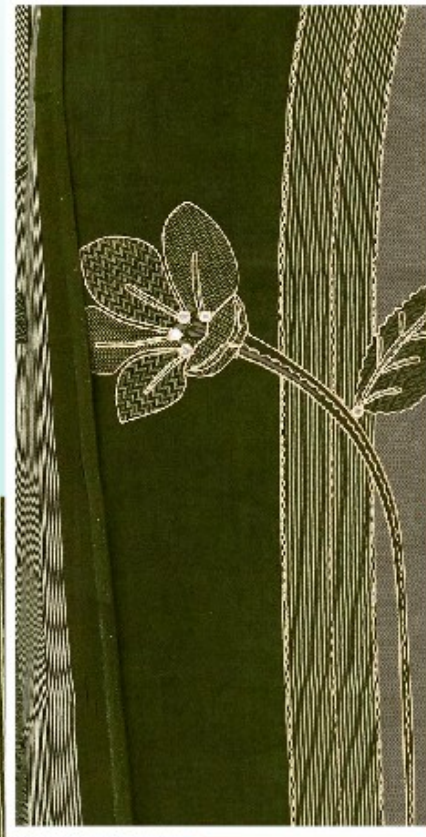

**Gipson**<sup>®</sup>

D.NO.2899

**PORSCHE**

**Gipson**<sup>®</sup>

**PORSCHE**

TOP :- PURE VISCOSE PASHMINA PRINT  
WITH ETHNIC HANDWORK

BOTTOM :- PURE VISCOSE PASHMINA  
DYED

DUPATTA :- PURE VISCOSE PASHMINA  
PRINT

D.NO.2899-A

**Gipson®**

**PORSCHE**

TOP :- PURE VISCOSE PASHMINA PRINT  
WITH ETHNIC HANDWORK

BOTTOM :- PURE VISCOSE PASHMINA  
DYLED

DUPATTA :- PURE VISCOSE PASHMINA  
PRINT

D.NO.2899-B

**Gipson®**

**PORSCHE**

TOP :- PURE VISCOSE PASHMINA PRINT  
WITH ETHNIC HANDWORK

BOTTOM :- PURE VISCOSE PASHMINA  
DYED

DUPATTA :- PURE VISCOSE PASHMINA  
PRINT

D.NO.2899-C

**Gipson®**

**PORSCHE**

TOP :- PURE VISCOSE PASHMINA PRINT WITH ETHNIC HANDWORK

BOTTOM :- PURE VISCOSE PASHMINA DYLED

DUPATTA :- PURE VISCOSE PASHMINA PRINT

D.NO.2899-D

**Gipson®**

**PORSCHE**

TOP :- PURE VISCOSE PASHMINA PRINT  
WITH ETHNIC HANDWORK

BOTTOM :- PURE VISCOSE PASHMINA  
DYED