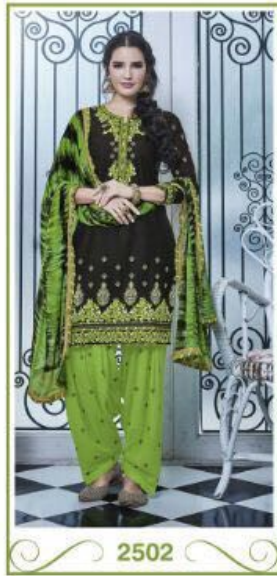

TEXTILE DEAL

Concept & Art PRATIK PATEL Design & Prepress U LIKE CREATIVE PVT. LTD.