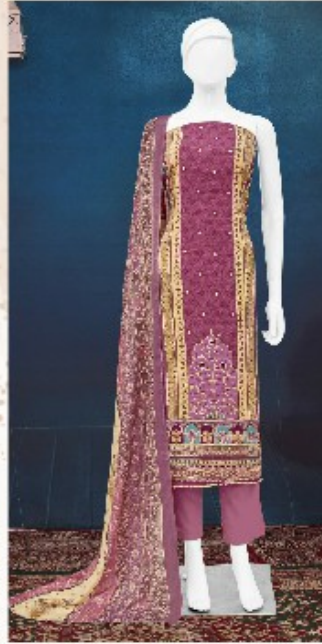

Gipson®

D.NO.2949

PORSCHE

**Bipson**<sup>®</sup>

**PORSCHE**

TOP :- PURE VISCOSE PASHMINA PRINT  
WITH ETHNIC HANDWORK

BOTTOM :- PURE VISCOSE PASHMINA DYED

DUPATTA :- PURE VISCOSE PASHMINA PRINT

D.NO.2949-A

**Bipson**<sup>®</sup>

**PORSCHE**

TOP :- PURE VISCOSE PASHMINA PRINT  
WITH ETHNIC HANDWORK

BOTTOM :- PURE VISCOSE PASHMINA DYED

DUPATTA :- PURE VISCOSE PASHMINA PRINT

D.NO.2949-B

**Bipson**<sup>®</sup>

**PORSCHE**

TOP :- PURE VISCOSE PASHMINA PRINT  
WITH ETHNIC HANDWORK

BOTTOM :- PURE VISCOSE PASHMINA DYED

DUPATTA :- PURE VISCOSE PASHMINA PRINT

D.NO.2949-C

**Bipson**<sup>®</sup>

**PORSCHE**

TOP :- PURE VISCOSE PASHMINA PRINT  
WITH ETHNIC HANDWORK

BOTTOM :- PURE VISCOSE PASHMINA DYED

DUPATTA :- PURE VISCOSE PASHMINA PRINT

D.NO.2949-D

**Gipson**<sup>®</sup>

**PORSCHE**

D.NO :- 2949

**TOP :- PURE VISCOSE SIMAR PRINT WITH  
ETHNIC HANDWORK**

**BOTTOM :- PURE REYON DYED**