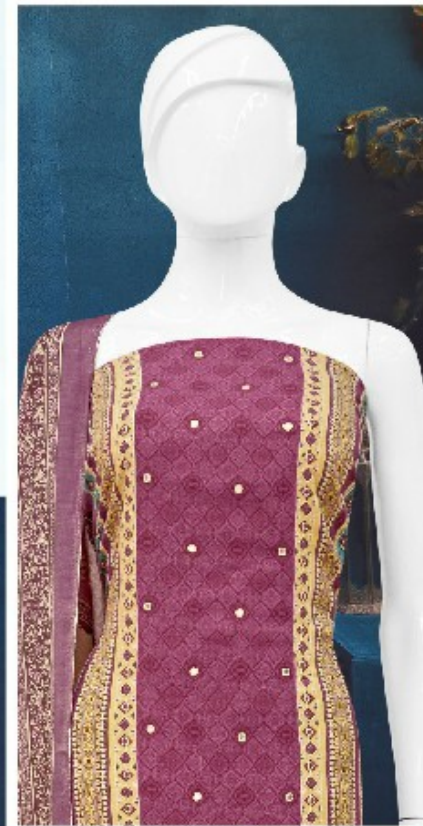

Gipson®

D.NO.2949

PORSCHE

**Bipson**<sup>®</sup>

**PORSCHE**

TOP :- PURE VISCOSE PASHMINA PRINT  
WITH ETHNIC HANDWORK

BOTTOM :- PURE VISCOSE PASHMINA DYED

DUPATTA :- PURE VISCOSE PASHMINA PRINT

D.NO.2949-A

**Bipson**<sup>®</sup>

**PORSCHE**

TOP :- PURE VISCOSE PASHMINA PRINT  
WITH ETHNIC HANDWORK

BOTTOM :- PURE VISCOSE PASHMINA DYED

DUPATTA :- PURE VISCOSE PASHMINA PRINT

D.NO.2949-B

**Bipson**<sup>®</sup>

**PORSCHE**

TOP :- PURE VISCOSE PASHMINA PRINT  
WITH ETHNIC HANDWORK

BOTTOM :- PURE VISCOSE PASHMINA DYED

DUPATTA :- PURE VISCOSE PASHMINA PRINT

D.NO.2949-C

**Bipson**<sup>®</sup>

**PORSCHE**

TOP :- PURE VISCOSE PASHMINA PRINT  
WITH ETHNIC HANDWORK

**DUPATTA :- PURE VISCOSE BEMBERG PRINT**