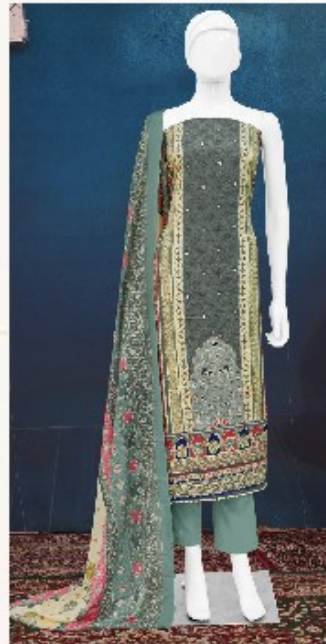

Gipson®

D.NO.2949

PORSCHE

**Bipson**<sup>®</sup>

**PORSCHE**

TOP :- PURE VISCOSE PASHMINA PRINT  
WITH ETHNIC HANDWORK

BOTTOM :- PURE VISCOSE PASHMINA DYED

DUPATTA :- PURE VISCOSE PASHMINA PRINT

D.NO.2949-A

**Bipson**<sup>®</sup>

**PORSCHE**

TOP :- PURE VISCOSE PASHMINA PRINT  
WITH ETHNIC HANDWORK

BOTTOM :- PURE VISCOSE PASHMINA DYED

DUPATTA :- PURE VISCOSE PASHMINA PRINT

D.NO.2949-B

**Bipson**<sup>®</sup>

**PORSCHE**

TOP :- PURE VISCOSE PASHMINA PRINT  
WITH ETHNIC HANDWORK

BOTTOM :- PURE VISCOSE PASHMINA DYED

DUPATTA :- PURE VISCOSE PASHMINA PRINT

D.NO.2949-C

**Bipson**<sup>®</sup>

**PORSCHE**

TOP :- PURE VISCOSE PASHMINA PRINT  
WITH ETHNIC HANDWORK

BOTTOM :- PURE VISCOSE PASHMINA DYED

DUPATTA :- PURE VISCOSE PASHMINA PRINT

D.NO.2949-D

**Gipson**<sup>®</sup>

**PORSCHE**

D.NO :- 2949

**TOP :- PURE VISCOSE SIMAR PRINT WITH  
ETHNIC HANDWORK**

**BOTTOM :- PURE REYON DYED**