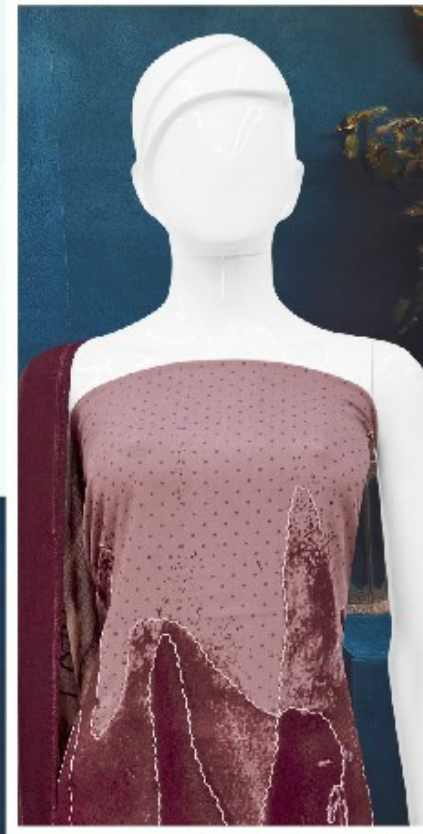

Gipson[®]

PORSCHE

D.NO.2950

Bipson[®]

PORSCHE

TOP :- PURE VISCOSE PASHMINA PRINT
WITH ETHNIC HANDWORK

BOTTOM :- PURE VISCOSE PASHMINA DYED

DUPATTA :- PURE VISCOSE PASHMINA PRINT

D.NO.2950-A

Bipson[®]

PORSCHE

TOP :- PURE VISCOSE PASHMINA PRINT
WITH ETHNIC HANDWORK

BOTTOM :- PURE VISCOSE PASHMINA DYED

DUPATTA :- PURE VISCOSE PASHMINA PRINT

D.NO.2950-B

Bipson[®]

PORSCHE

TOP :- PURE VISCOSE PASHMINA PRINT
WITH ETHNIC HANDWORK

BOTTOM :- PURE VISCOSE PASHMINA DYED

DUPATTA :- PURE VISCOSE PASHMINA PRINT

D.NO.2950-C

Bipson®

PORSCHE

TOP :- PURE VISCOSE PASHMINA PRINT
WITH ETHNIC HANDWORK

BOTTOM :- PURE VISCOSE PASHMINA DYED

DUPATTA :- PURE VISCOSE PASHMINA PRINT

D.NO.2950-D

Gipson[®]

PORSCHE

D.NO :- 2950

**TOP :- PURE VISCOSE PASHMINA PRINT
WITH ETHNIC HANDWORK**

BOTTOM :- PURE VISCOSE PASHMINA DYED