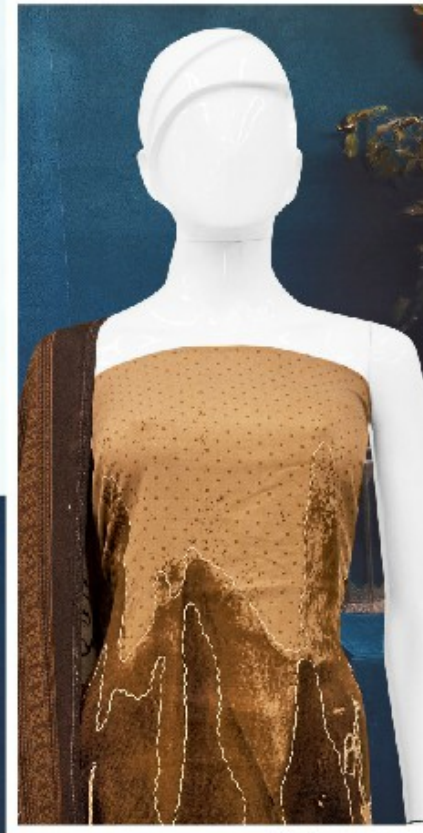

Gipson[®]

PORSCHE

D.NO.2950

Bipson[®]

PORSCHE

TOP :- PURE VISCOSE PASHMINA PRINT
WITH ETHNIC HANDWORK

BOTTOM :- PURE VISCOSE PASHMINA DYED

DUPATTA :- PURE VISCOSE PASHMINA PRINT

D.NO.2950-A

Bipson[®]

PORSCHE

TOP :- PURE VISCOSE PASHMINA PRINT
WITH ETHNIC HANDWORK

BOTTOM :- PURE VISCOSE PASHMINA DYED

DUPATTA :- PURE VISCOSE PASHMINA PRINT

D.NO.2950-B

Bipson[®]

PORSCHE

TOP :- PURE VISCOSE PASHMINA PRINT
WITH ETHNIC HANDWORK

BOTTOM :- PURE VISCOSE PASHMINA DYED

DUPATTA :- PURE VISCOSE PASHMINA PRINT

D.NO.2950-C

Bipson®

PORSCHE

TOP :- PURE VISCOSE PASHMINA PRINT
WITH ETHNIC HANDWORK

BOTTOM :- PURE VISCOSE PASHMINA DYED

DUPATTA :- PURE VISCOSE PASHMINA PRINT

D.NO.2950-D

Gipson[®]

PORSCHE

D.NO :- 2950

**TOP :- PURE VISCOSE PASHMINA PRINT
WITH ETHNIC HANDWORK**

BOTTOM :- PURE VISCOSE PASHMINA DYED