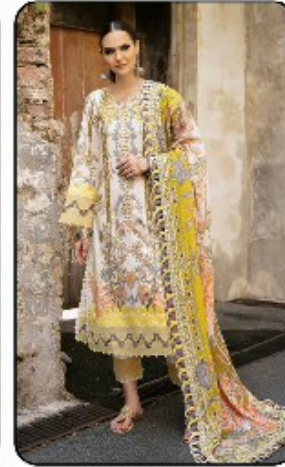

Style
1003

Madhav[®]
Fashion
Firdous
Exclusive lawn collection

Style
100s

Madhav[®]
Fashion
Firdous
Exclusive linen collection

Style
1005

Madhav[®]
Fashion
Firdous
Exclusive lawn collection

1001

1002

1003

1004

1005

1006

<u>TOP</u> Pure Lawn Cotton - (2.40 MTR APX.)
<u>DUPATTA</u> Mal-Mal Cotton - (2.25 MTR APX.)
<u>BOTTOM</u> Pure Lawn Cotton - (2.00 MTR APX.)

Madhav[®]
Fashion
Firdous
Exclusive lawn collection
vol-01