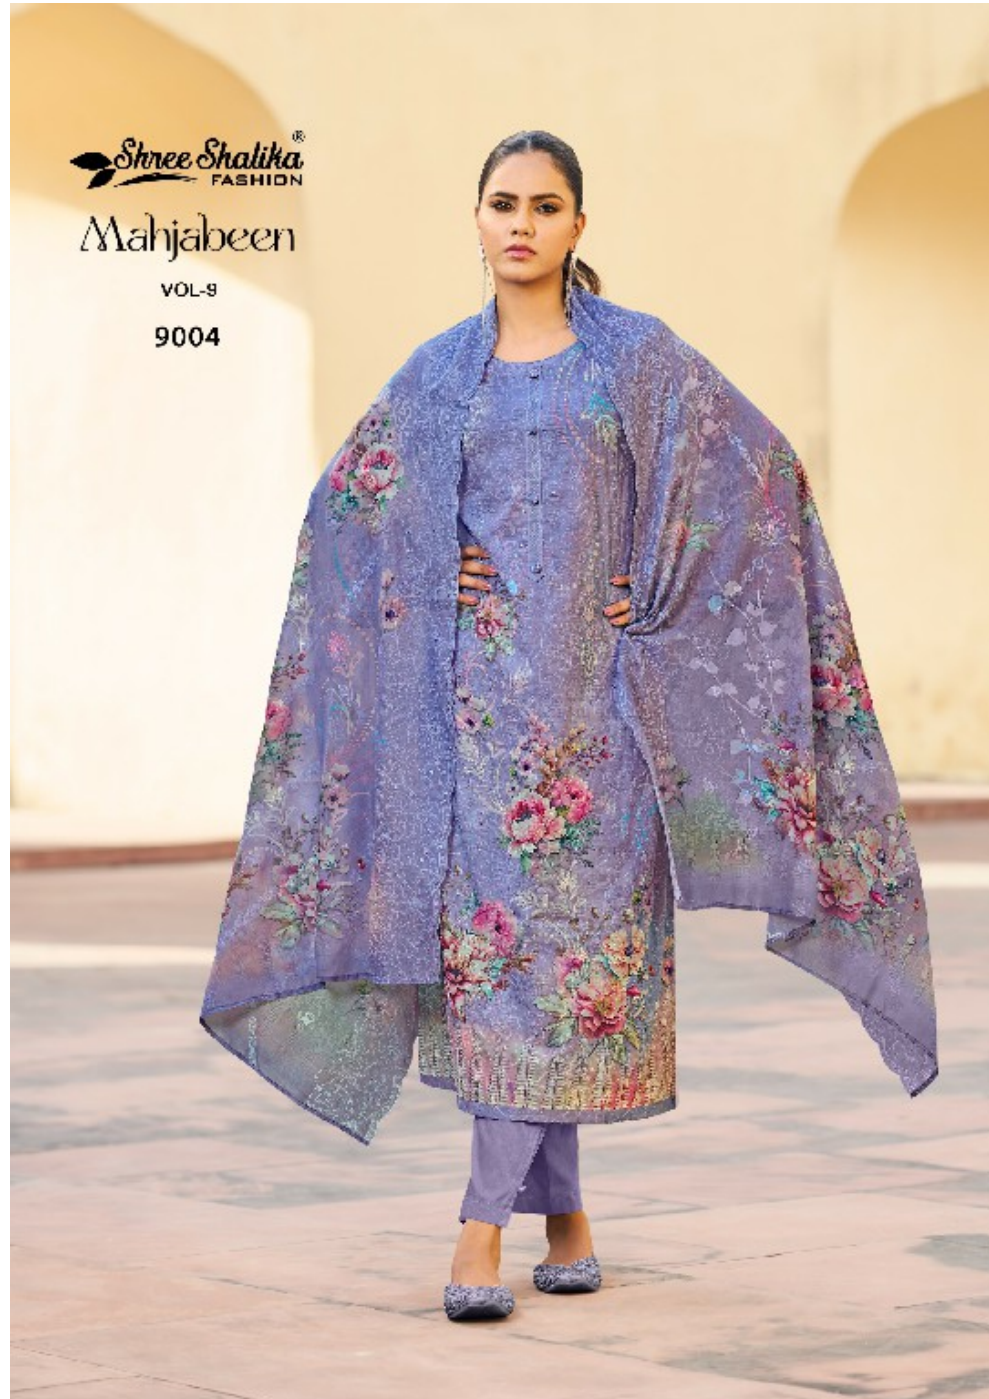

✦ ✦ ✦  
KURTA SHAWL SET  
✦ ✦ ✦

DESIGNER: SHREE SHALIKA

+ **Shree Shalika**  
FASHION

9006

Shree Shalika<sup>®</sup>  
FASHION

◆ ◆ ◆    THE LOOK THAT ATTRACTS THE EYES    ◆ ◆ ◆  
9006

A TOUCH OF CLASSIC

FEEL THE SUMMER VIBES

Mahjabeen

VOL-9

9003

*Shree Shalika*<sup>®</sup>  
FASHION

Mahjabeen

VOL-9

9004

Shree Shalika®  
FASHION