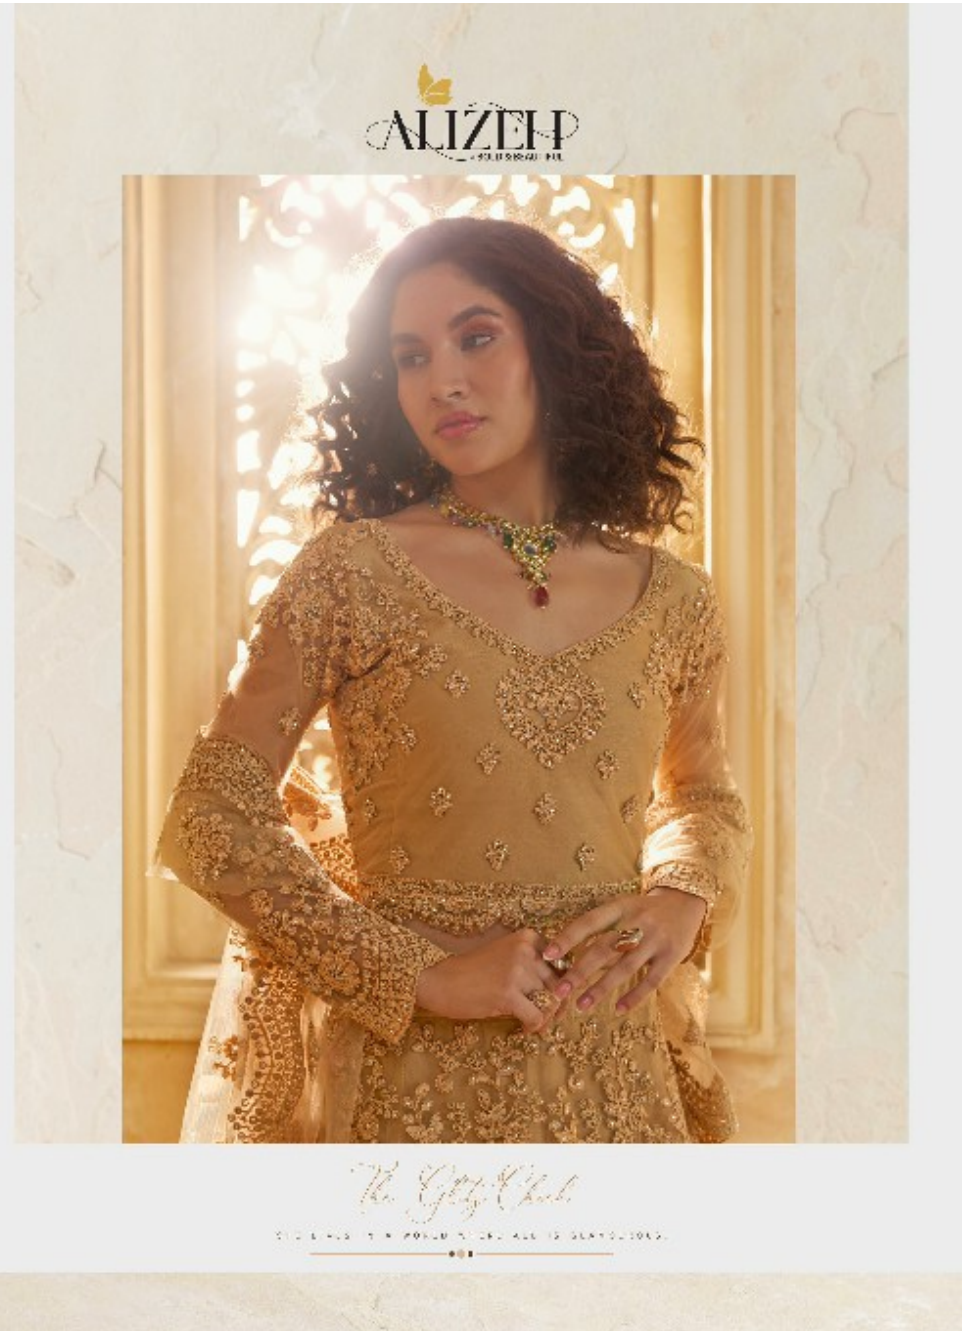

ALIZEE
MULTI ORIGINAL FASHION

The Golden Chalk

© 2014 ALIZEE FASHION. ALL RIGHTS RESERVED.