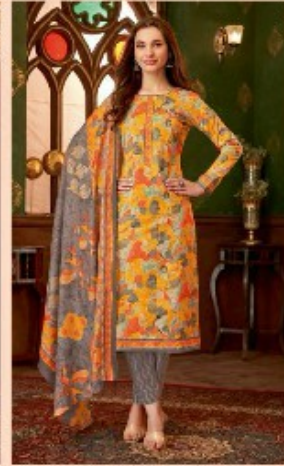

**kala**<sup>®</sup>  
feminine forever & ever...

**nakshātrā**  
Vol-3

kala  
from nine forever & ever...  
nakshatra

6712  
B

kala  
from nine forever & ever...  
nakshatra

6710  
B

**kala**  
feminine forswear & wear...  
nakshatra

6707  
B

**kala**  
feminine forever & ever...  
nakshatra

6708  
B

kala  
from nine forever & ever...  
nakshatra

6706  
B

kala  
feminine forever & ever  
nakshatra

6704  
B

**kala**  
Fashion for ever & over...  
**nakshatra**

6705  
B

kala  
feminine formal & wear.  
nakshatra

6703  
B

kala  
feminine forswear & wear.  
nakshatra

6702  
B

kala  
from nine forever & ever...  
nakshatra

6701  
B

6712 B

6701 B

6702 B

6703 B

6704 B

6705 B

6706 B

Catalogue Name	NAKSHATRA VOL-3
Total No. of Designs	12
No. Of Set -1 Parcel	8
No. Of Pcs-1 Parcel	96
STITCHED & UNSTITCHED BOTH OPTIONS AVAILABLE	